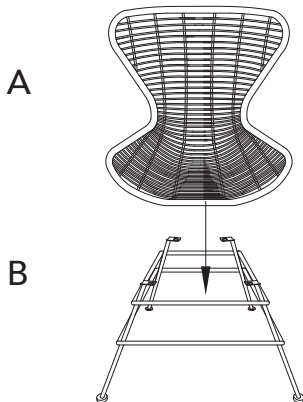

## Hampstead Winged Armchair- All-weather Bamboo Assembly Instructions

Please read through these instructions and ensure they are kept for future reference.

**WHEN ASSEMBLING THIS PRODUCT PLEASE PLACE PARTS ON A SOFT SURFACE TO AVOID DAMAGE OR SCRATCHES.**

Parts & Hardware:

A	B	C	D	E
				
1pc	1pc	1pc	4pcs	4pcs

**Step 1:** Place the seat on the base ensuring the screw holes are lined up.

**Step 2:** Assemble using the fixings provided. Check all fixings are tightened with the Alan key before use.