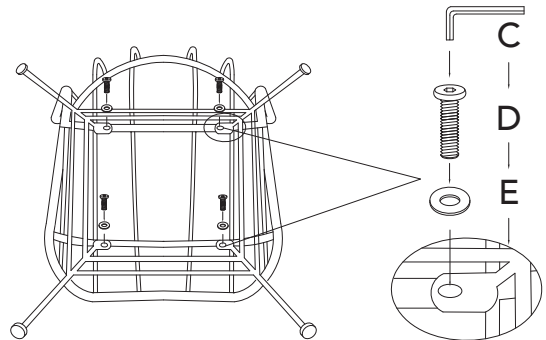

## Hampstead Winged Armchair- All-weather Bamboo Assembly Instructions

Please read through these instructions and ensure they are kept for future reference.

**WHEN ASSEMBLING THIS PRODUCT PLEASE PLACE PARTS ON A SOFT SURFACE TO AVOID DAMAGE OR SCRATCHES.**

Parts & Hardware:

A	B	C	D	E
				
1pc	1pc	1pc	4pcs	4pcs

**Step 1:** Place the seat on the base ensuring the screw holes are lined up.

**Step 2:** Assemble using the fixings provided. Check all fixings are tightened with the Alan key before use.