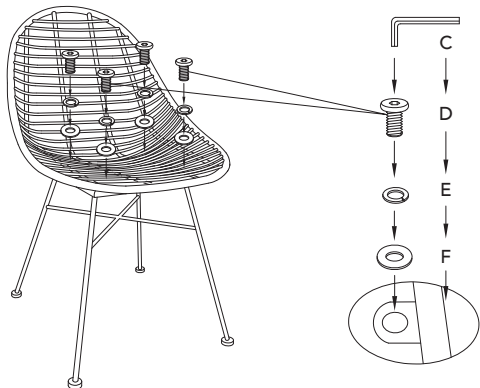

Garden Trading[®]

Pair of Hampstead Scoop Chairs - All-weather Bamboo Assembly Instructions

Please read through these instructions and ensure they are kept for future reference.

WHEN ASSEMBLING THIS PRODUCT PLEASE PLACE PARTS ON A SOFT SURFACE TO AVOID DAMAGE OR SCRATCHES.

Parts & Hardware:

A	B	C	D	E	F
					
1pc	1pc	1pc	4pcs	4pcs	4pcs

Step 1: Place the seat on the base ensuring the screw holes are lined up.

Step 2: Assemble using the fixings provided. Check all fixings are tightened with the Alan key before use.