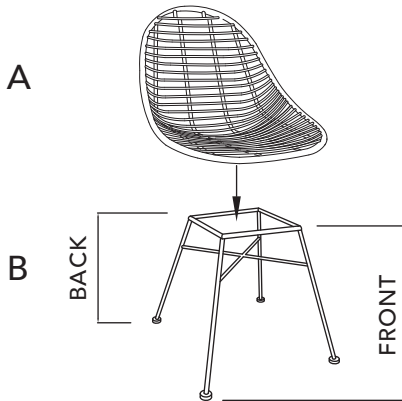

Garden Trading[®]

Pair of Hampstead Scoop Chairs - All-weather Bamboo Assembly Instructions

Please read through these instructions and ensure they are kept for future reference.

WHEN ASSEMBLING THIS PRODUCT PLEASE PLACE PARTS ON A SOFT SURFACE TO AVOID DAMAGE OR SCRATCHES.

Parts & Hardware:

A	B	C	D	E	F
					
1pc	1pc	1pc	4pcs	4pcs	4pcs

Step 1: Place the seat on the base ensuring the screw holes are lined up.

Step 2: Assemble using the fixings provided. Check all fixings are tightened with the Alan key before use.